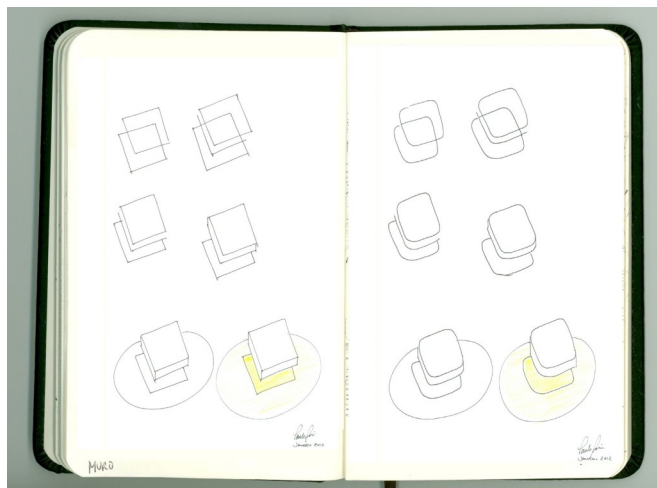

PLANO COLLECTION | NIGHT & WHITE CONCEPT

AUTHOR DESIGN

Paulo Reis Arch.

Sustainability

Inspiration Inovation Tecnologia

Furniture With Lighting Incorporated

PLANO RGB LIGHTING COLLECTION

URBAN[®]
by amop