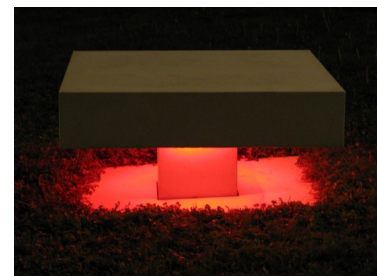

PLANO COLLECTION | NIGHT & WHITE CONCEPT

AUTHOR DESIGN

Paulo Reis Arch.

Sustainability

Inspiration Inovation Tecnologia

Furniture With Lighting Incorporated

PLANO RGB LIGHTING COLLECTION

URBAN[®]
by amop