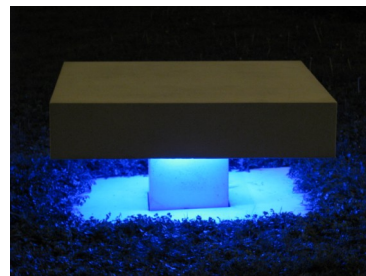

PLANO COLLECTION | NIGHT & WHITE CONCEPT

AUTHOR DESIGN

Paulo Reis Arch.

Sustainability

Inspiration Inovation Tecnologia

Furniture With Lighting Incorporated

PLANO RGB LIGHTING COLLECTION

URBAN[®]
by amop