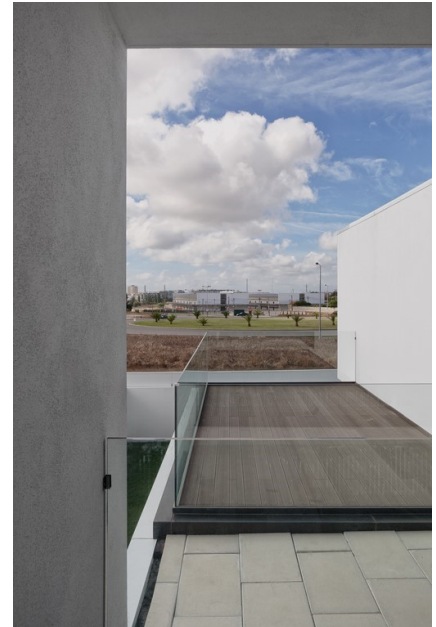

PM MAISON | VILAR - AVEIRO

MOSAICS HYDRAULIQUES | PAVINGS BY ALCUPEL

PROJET
PM Maison

ARCHITECTURE
M2.senos
Ricardo Senos
Sofia Senos

PHOTOGRAPHIE
Ivo Tavares

URBAN[®]
by amop

PRIVATE[®]
by amop

MONO K[®]
by mundilaj