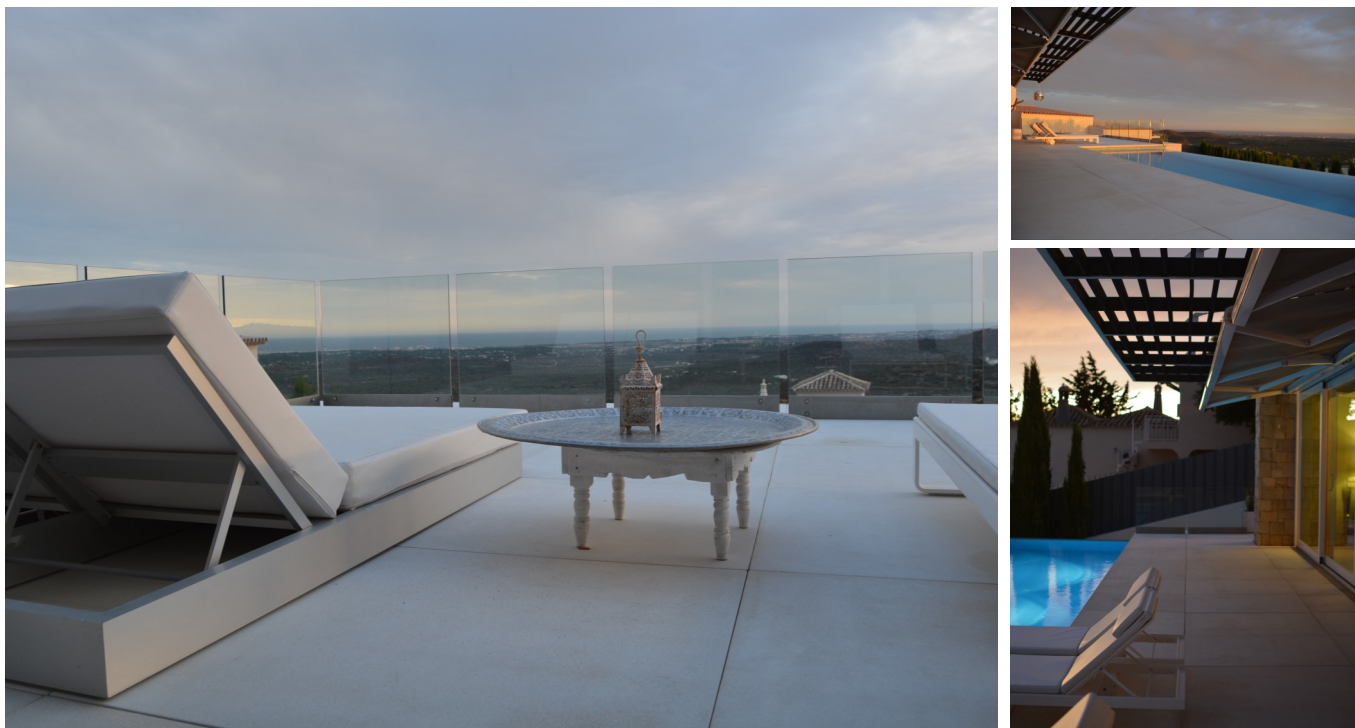

ARCHITECTURE WITH MEGA-PAVING FLAGS — FARO

TERRACE, OUTDOOR PATIO AND POOL WITH AMOP MEGA-PAVING FLAGS

Project:
Architect Jorge Bartolo

Work Site:
Family House

Localization:
Faro, Algarve

URBAN[®]
by amop

PRIVATE[®]
by amop