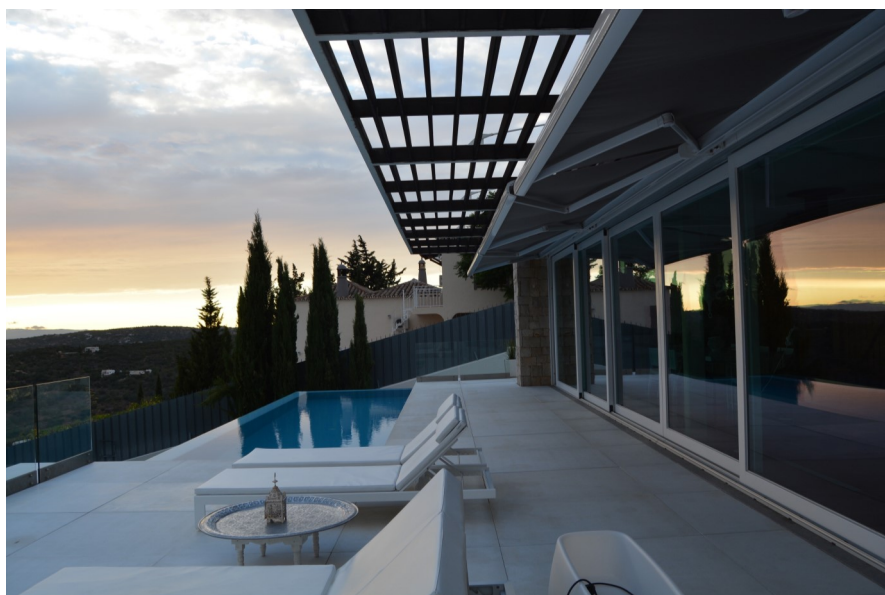

ARCHITECTURE WITH MEGA-PAVING FLAGS — FARO

TERRACE, OUTDOOR PATIO AND POOL WITH AMOP MEGA-PAVING FLAGS

Project:
Architect Jorge Bartolo

Work Site:
Family House

Localization:
Faro, Algarve

URBAN[®]
by amop

PRIVATE[®]
by amop