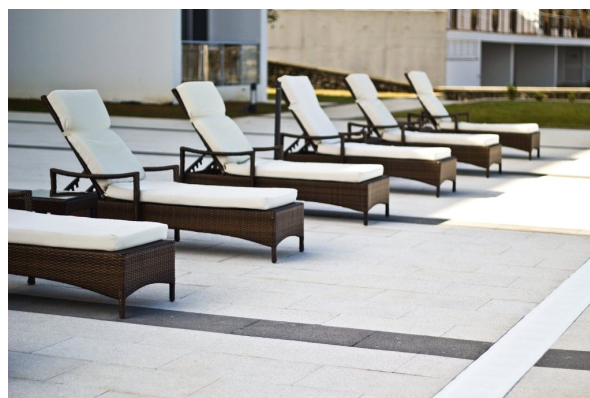

ATLÂNTIDA MAR HOTEL

Praia da Vitória | Açores - Portugal

MONO K COVERINGS AND PAVINGS

Sustainable Solutions

PROJECT

João Cruz Architects

Projectangra

URBAN[®]
by amop