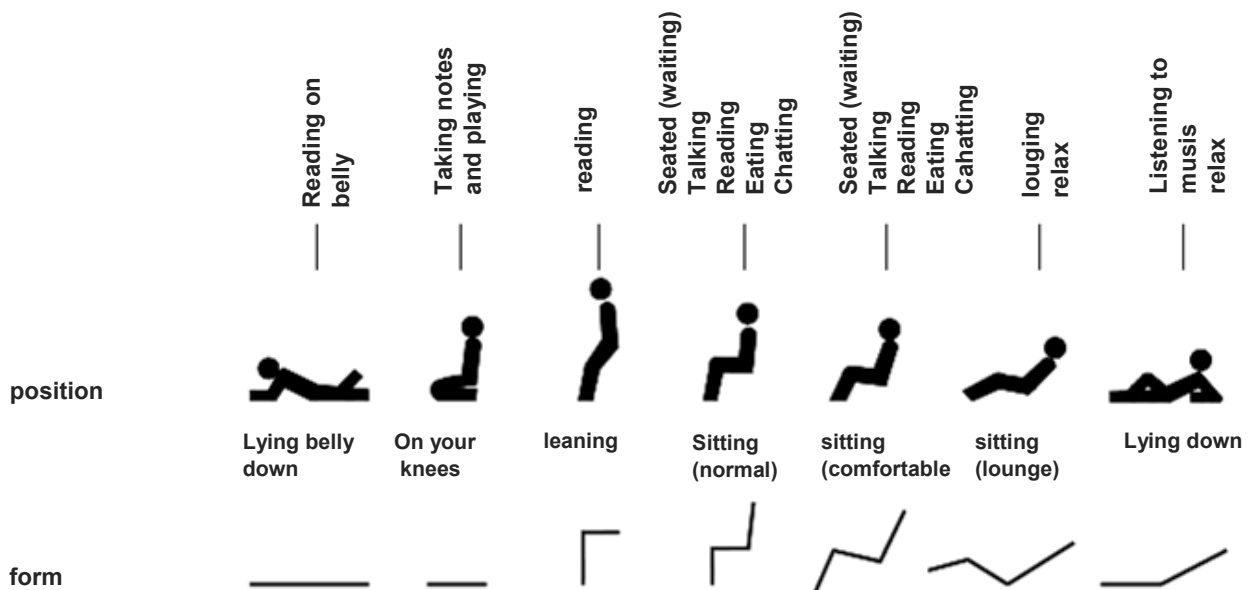

**SOCIALPLAY | RELAX AND SOCIALIZE**

THE WORKSITE

THE PROJECT

THE BENCH

**AUTHOR**

LRC – Laura Roldão Costa | Landscape Architecture  
Design by Laura Roldão Costa and Sérgio Pinto  
MUTU YA KEVELA SCHOOL- LUANDA