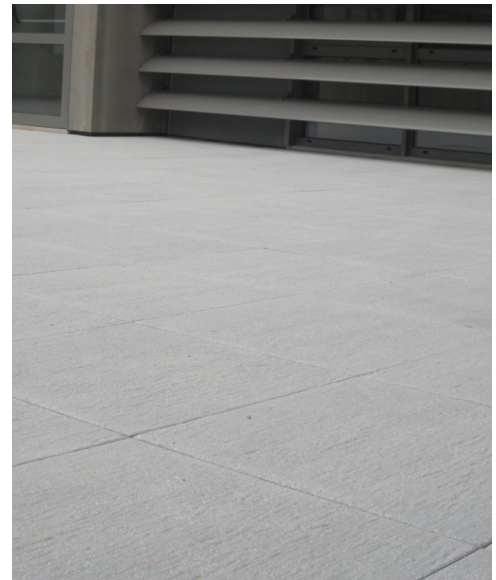

MONO K COATED VENTILATED FAÇADE

STONE MONO K[®] | ESTILHADUS

Basic School Fernando Guedes — Architecture Vila Nova de Gaia City Hall

MONO K COMFORT AND SAFETY FLOORING

STONE MONO K[®] | LONGUS

Trofa Scholar Center — Architecture Águeda City Hall